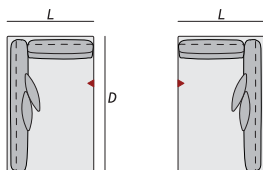

Kotni ležalniki Corner recliners

KL1/6	D = 140 cm, L = 115 cm	KL1/7
KL2/6	D = 160 cm, L = 115 cm	KL2/7
KL3/6	D = 180 cm, L = 115 cm	KL3/7
KL5/6	D = 200 cm, L = 115 cm	KL5/7
KL1/6s	D = 140 cm, L = 95 cm	KL1/7s
KL2/6s	D = 160 cm, L = 95 cm	KL2/7s
KL3/6s	D = 180 cm, L = 95 cm	KL3/7s
KL5/6s	D = 200 cm, L = 95 cm	KL5/7s
	D = ?, L = ?