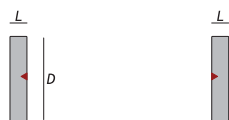

Naslon za roko Armrest

0/6	D = 115 cm, L = 25 cm	0/7
0/6s	D = 95 cm, L = 25 cm	0/7s
	D = ?, L = ?