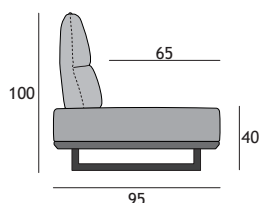

### Dvosed / 2-seater

L = 140 cm	21/0
L = 160 cm	22/0
L = 180 cm	23/0
L = ?	

## Sedežni elementi FIX Seating elements FIX

### Enosed / 1-seater

L = 70 cm	11/0s
L = 80 cm	12/0s
L = 90 cm	13/0s

### Dvosed / 2-seater

L = 140 cm	21/0s
L = 160 cm	22/0s
L = 180 cm	23/0s
L = ?	