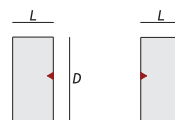

## Ležalniki Recliners

D = 140 cm, L = 70 cm	L12/0
D = 140 cm, L = 80 cm	L13/0
D = 140 cm, L = 90 cm	L14/0
D = 160 cm, L = 70 cm	L22/0
D = 160 cm, L = 80 cm	L23/0
D = 160 cm, L = 90 cm	L24/0
D = 180 cm, L = 70 cm	L32/0
D = 180 cm, L = 80 cm	L33/0
D = 180 cm, L = 90 cm	L34/0
D = 200 cm, L = 70 cm	L42/0
D = 200 cm, L = 80 cm	L43/0
D = 200 cm, L = 90 cm	L44/0
D = ?, L = ?	

## Pregiben naslon za roko Adjustable armrest

0/6p	D = 115 cm, L = 45 cm	0/7p
0/6ps	D = 95 cm, L = 45 cm	0/7ps
	D = ?, L = ?	

## Kotni ležalniki Corner recliners

KL1/6	D = 140 cm, L = 115 cm	KL1/7
KL2/6	D = 160 cm, L = 115 cm	KL2/7
KL3/6	D = 180 cm, L = 115 cm	KL3/7
KL5/6	D = 200 cm, L = 115 cm	KL5/7
KL1/6s	D = 140 cm, L = 95 cm	KL1/7s
KL2/6s	D = 160 cm, L = 95 cm	KL2/7s
KL3/6s	D = 180 cm, L = 95 cm	KL3/7s
KL5/6s	D = 200 cm, L = 95 cm	KL5/7s
	D = ?, L = ?	

## Odpri zaključek Open end

01/4	D = 115 cm, L = 40 cm	01/5
02/4	D = 115 cm, L = 50 cm	02/5
03/4	D = 115 cm, L = 60 cm	03/5
01/4s	D = 95 cm, L = 40 cm	01/5s
02/4s	D = 95 cm, L = 50 cm	02/5s
03/4s	D = 95 cm, L = 60 cm	03/5s
	D = ?, L = ?	